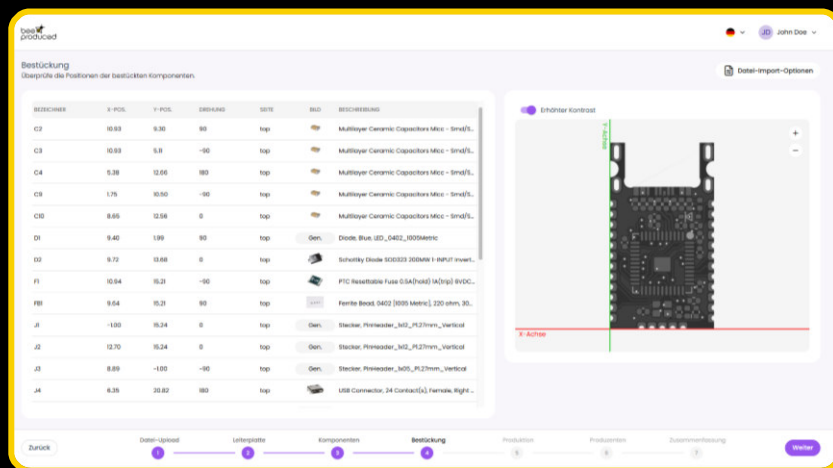

As CHANGE LIGHT-LY and bee produced also share common values and visions

French EMS market

Events in Berlin

Marketing strategy

Embedded World 2026

for the future of the European electronics industry, a regular marketing dialogue quickly developed between the two companies.